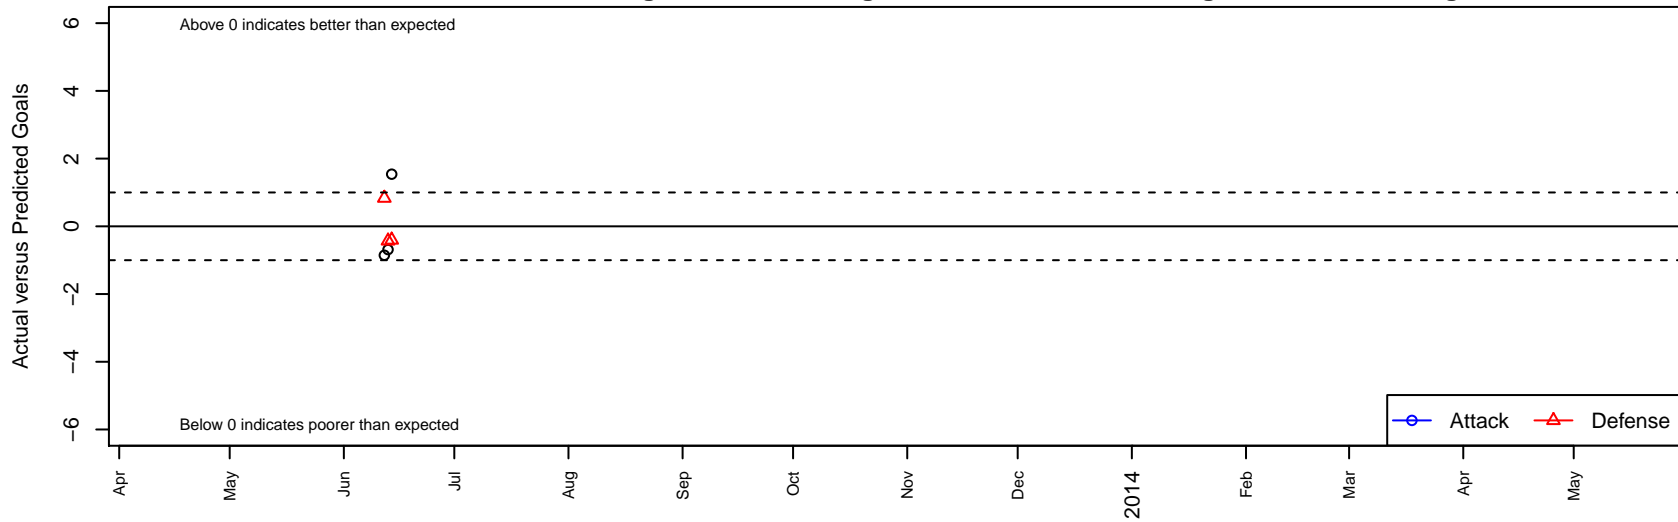

Elite FC Idaho B95

, ID
 B95 total strength=1775
 attack=33.94 defense=25.33
 alt names used:
 ELITE FC (ID)

Venues played:
 Pres Cup Regionals Division 1 U17

Elite FC Idaho B95
 Dots are actual minus expected GF (blue circles) and GA (red triangles).
 Blue line is smoothed change in attack strength. Red is smoothed change in defense strength.